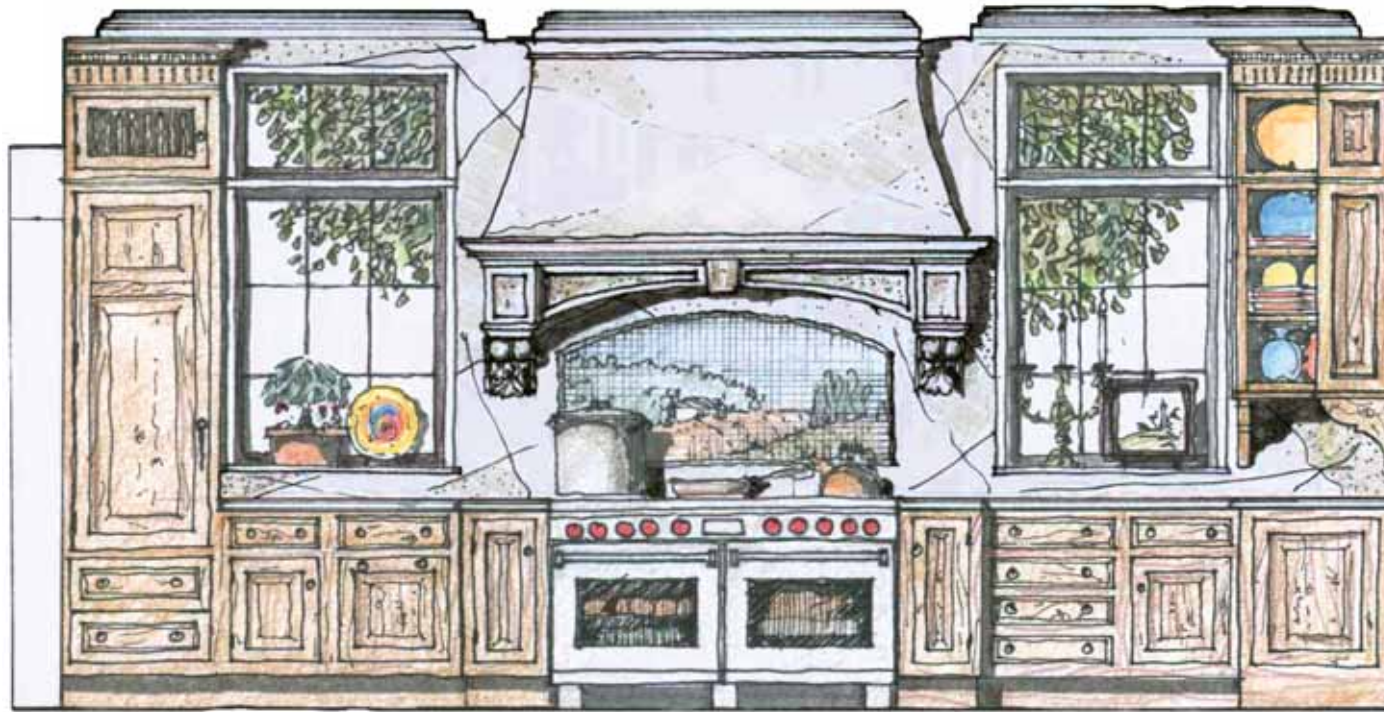

Artist's Rendering

French Normandy

With exquisite options available such as goldleaf accents and custom designed imported European cabinetry in which to choose from, your kitchen is uniquely crafted and hand painted in your home after installation by a master artisan.