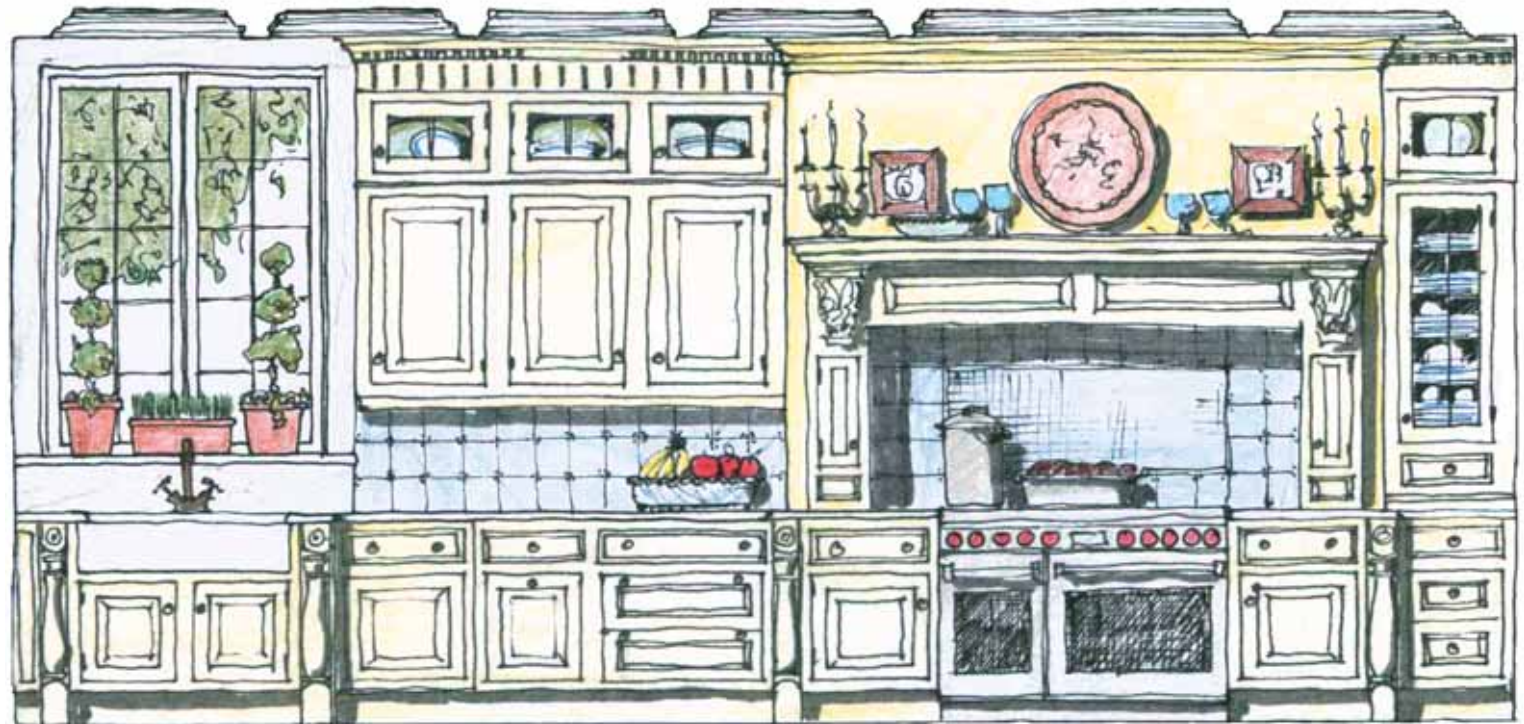

Optional custom architectural element to exact specifications

First Floor

French Normandy

SIX BEDROOMS
SIX & ONE-HALF BATHS
8,059 TOTAL SQ. FT.

Second Floor

Each extraordinary gated estate home is a masterpiece of classically inspired European architecture, designed to incorporate expansive gourmet kitchens, free-floating circular stair cases, open floor plans with overlooks, inviting family spaces, elaborate appointments and finishes. Utilizing the talents of our distinguished architects and designers, your home can be custom tailored to enhance your personal lifestyle.