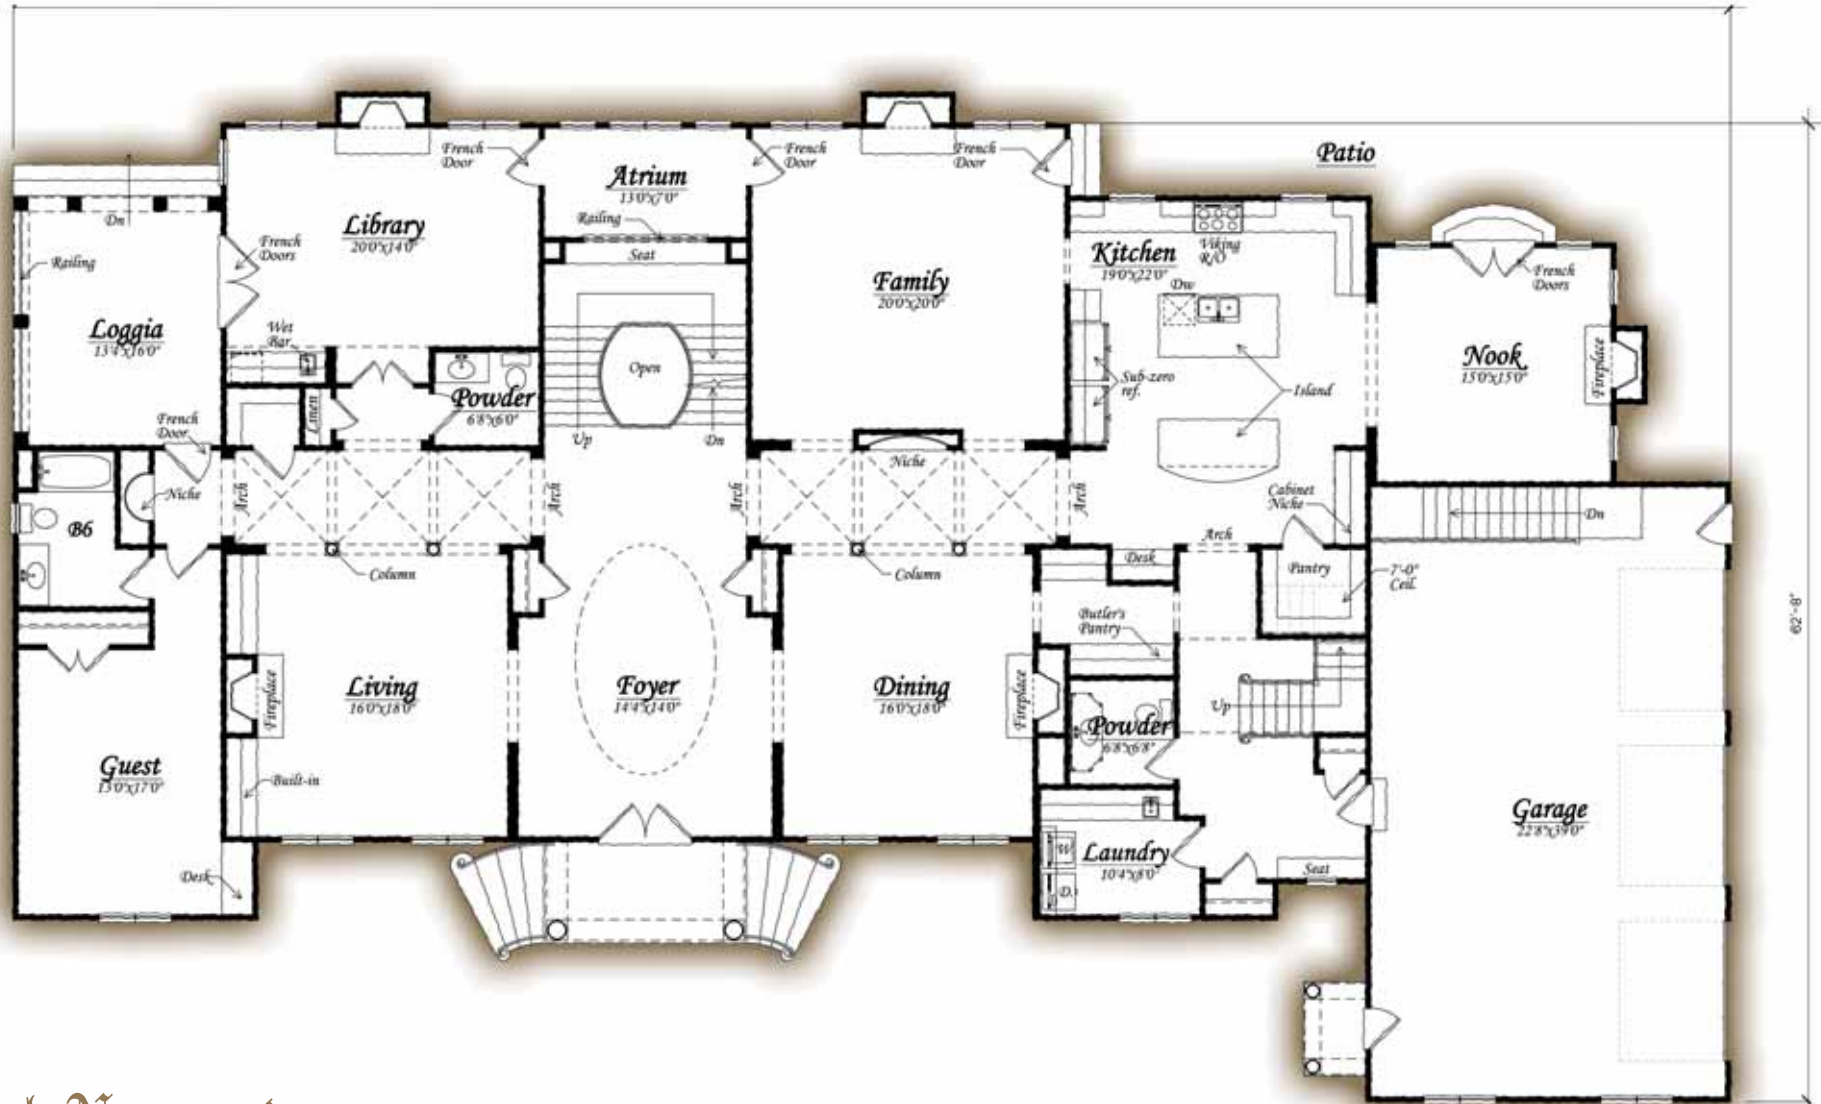

Optional custom architectural element to exact specifications

First Floor

French Normandy

SIX BEDROOMS
SIX & ONE-HALF BATHS
8,059 TOTAL SQ. FT.

Second Floor

Each extraordinary gated estate home is a masterpiece of classically inspired European architecture, designed to incorporate expansive gourmet kitchens, free-floating circular stair cases, open floor plans with overlooks, inviting family spaces, elaborate appointments and finishes. Utilizing the talents of our distinguished architects and designers, your home can be custom tailored to enhance your personal lifestyle.